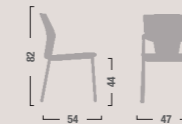

SPRING
COMMUNITY CHAIR

SPRING
COMMUNITY CHAIR

SPRING

OPERATIVE CHAIR

Scocca: in polipropilene.
Body: in polypropilene.

Telaio fisso: in acciaio cromato.
Fixed frame: in chromed steel.

Agganci.
Linking devices.

Agganci.
Linking devices.

Nero
Black

Bianco
White

Bordeaux
Bordeaux

Sabbia
Sand

Blu
Dark blue

Grigio
Grey

SR 12-SR13
Sedia 4 gambe cromata
con braccioli.
Four legs chromed chair
with armrests.

SR 10-SR11
Sedia 4 gambe cromata
senza braccioli.
Four legs chromed chair
without armrests.

SR 14
Sedia girevole cromata
senza braccioli.
Revolving chromed chair
without armrests.

SR 16
Sedia girevole cromata
con braccioli.
Revolving chromed chair
with armrests.

Panca a 2 posti.
Two seater bench.

Panca a 3 posti.
Three seater bench.

Panca a 4 posti.
Four seater bench.