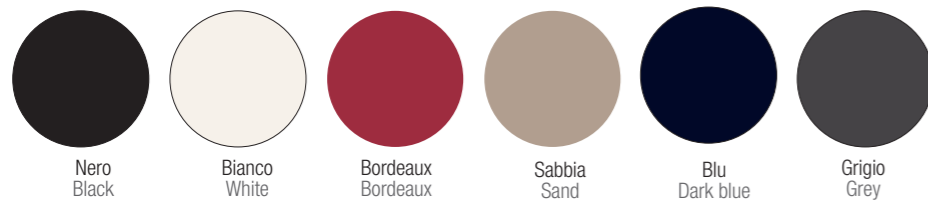

SPRING
COMMUNITY CHAIR

SPRING
COMMUNITY CHAIR

SPRING

OPERATIVE CHAIR

Scocca: in polipropilene.
Body: in polypropilene.

Telaio fisso: in acciaio cromato.
Fixed frame: in chromed steel.

Agganci.
Linking devices.

Agganci.
Linking devices.

Nero
Black

Bianco
White

Bordeaux
Bordeaux

Sabbia
Sand

Blu
Dark blue

Grigio
Grey

SR 12-SR13
Sedia 4 gambe cromata
con braccioli.
Four legs chromed chair
with armrests.